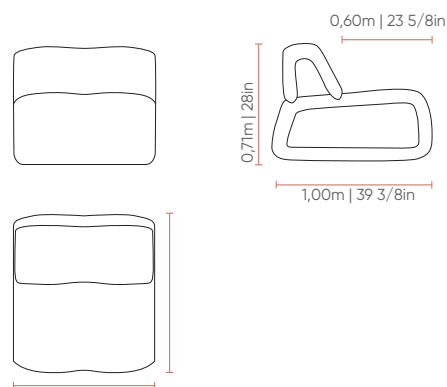

ACLIVE

POLTRONAS ARMCHAIRS | SILLONES

POLTRONA
armchair | sillone

DIMENSÕES
DIMENSIONS | DIMENSIONES

0,88m x 1,00m | 34 5/8 in x 39 3/8in

PUFF
ottoman | puff