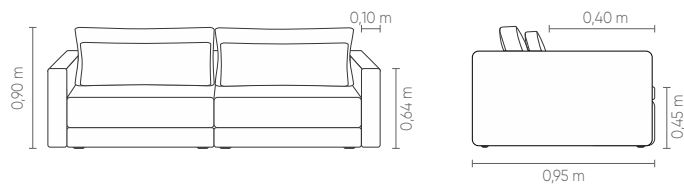

FOURTUNE

CH 1B/CH SB	ASS	ENC	LOM
1,00 x 3,00 m	2	2	2
1,10 x 3,00 m	2	2	2
1,20 x 3,00 m	2	2	2
1,30 x 3,00 m	2	2	2

CH SB/CH SB	ASS	ENC	LOM
0,90 x 3,00 m	2	2	2
1,00 x 3,00 m	2	2	2
1,10 x 3,00 m	2	2	2
1,20 x 3,00 m	2	2	2
1,30 x 3,00 m	2	2	2