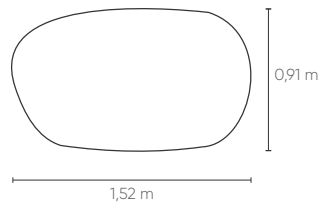

Saturnia Orgânica

Vista superior