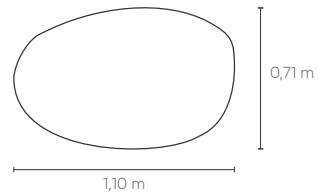

Vista superior