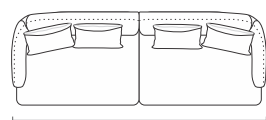

DESMOND

2B2	ASS	DEC
2,00 m	2	2
2,20 m	2	4
2,40 m	2	4
2,60 m	2	4
2,80 m	2	4
3,00 m	2	4
3,20 m	2	4