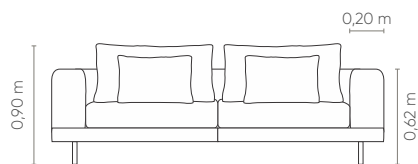

BANAT

SB 2	ASS	ENC	DEC	ROL
1,60 m	2	2	2	2
1,80 m	2	2	2	2
2,00 m	2	2	2	2
2,20 m	2	2	2	2
2,40 m	2	2	2	2

SB 1 AP (D/E)	ASS	ENC	DEC	ROL
1,05 m	1	1	1	1
1,15 m	1	1	1	1
1,25 m	1	1	1	1
1,35 m	1	1	1	1
1,45 m	1	1	1	1
1,55 m	1	1	1	1

SB 1 AP (D/E)	ASS	ENC	DEC	ROL
1,75 m	1	2	2	2
1,95 m	1	2	2	2
2,15 m	1	2	2	2
2,35 m	1	2	2	2
2,55 m	1	2	2	2
2,75 m	1	2	2	2

SB BI (D/E)	ASS	ENC	DEC	ROL
1,30 m	1	1	1	1
1,40 m	1	1	1	1
1,50 m	1	1	1	1
1,60 m	1	1	1	1
1,70 m	1	1	1	1

PUFF
0,70 x 0,50 m
0,80 x 0,50 m
0,90 x 0,50 m
1,00 x 0,50 m
1,10 x 0,50 m
1,20 x 0,50 m
1,10 x 1,10 m

PUFF BI
0,70 x 1,10 m
0,80 x 1,10 m
0,90 x 1,10 m
1,00 x 1,10 m
1,10 x 1,10 m
1,20 x 1,10 m

PUFF CTO
1,10 x 1,10 m

PUFF MEIO
0,70 x 1,10 m
0,80 x 1,10 m
0,90 x 1,10 m
1,00 x 1,10 m
1,10 x 1,10 m
1,20 x 1,10 m

Conforto EasyFit®.

Assento, encosto e braços fixos sem detalhe de costura. Almofada de assento fixa com costura em pesponto simples. Almofada de encosto e almofada rolinho Ø10cm soltas sem detalhe de costura nas opções aberta e fechada. Almofada decorativa 50x50 cm solta sem detalhe de costura. Pés em madeira disponíveis nos acabamentos laminado, pintura laca e pintura verniz. Aparador em aço carbono disponível nos acabamentos laminado, pintura MTX e pintura metalizada.

Medidas podem apresentar leves variações. Nos reservamos o direito de efetuar alterações sem consulta prévia.

EasyFit® Comfort. Seat, backrest and fixed arms. Fixed seat cushion. Back pillow, decorative pillow and Ø10cm roll pillow loose. Wooden feet, available in Natural Laminated, Lacquer Painting and Varnish Painting finishes. Sideboard in Carbon Steel, available in finishes: Natural Laminated, MTX Paint and Metallic Paint.

Confort EasyFit®. Asiento, respaldo y brazos fijos. Cojín de asiento fijo. Almohada de respaldo, almohada decorativa y almohada enrollable de Ø10cm sueltas. Patas de madera, disponibles en acabados Laminado Natural, Pintura Laca y Pintura Barniz. Aparador en Acero Carbono, disponible en los acabados: Laminado Natural, Pintura MTX y Pintura Metalizada.