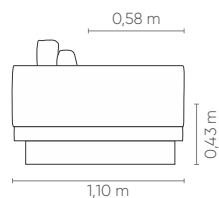

BANAT

SB 2	ASS	ENC	DEC	ROL
1,60 m	2	2	2	2
1,80 m	2	2	2	2
2,00 m	2	2	2	2
2,20 m	2	2	2	2
2,40 m	2	2	2	2

SB 1 AP (D/E)	ASS	ENC	DEC	ROL
1,05 m	1	1	1	1
1,15 m	1	1	1	1
1,25 m	1	1	1	1
1,35 m	1	1	1	1
1,45 m	1	1	1	1
1,55 m	1	1	1	1