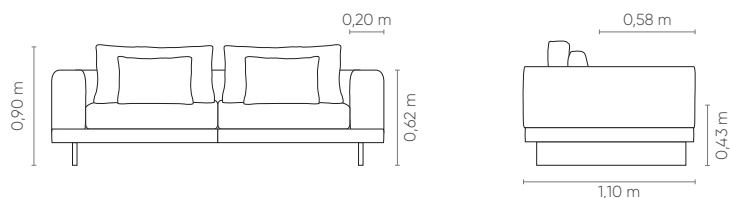

BANAT

SB 2	ASS	ENC	DEC	ROL
1,60 m	2	2	2	2
1,80 m	2	2	2	2
2,00 m	2	2	2	2
2,20 m	2	2	2	2
2,40 m	2	2	2	2

SB 1 AP (D/E)	ASS	ENC	DEC	ROL
1,05 m	1	1	1	1
1,15 m	1	1	1	1
1,25 m	1	1	1	1
1,35 m	1	1	1	1
1,45 m	1	1	1	1
1,55 m	1	1	1	1

SB 1 AP (D/E)	ASS	ENC	DEC	ROL
1,75 m	1	2	2	2
1,95 m	1	2	2	2
2,15 m	1	2	2	2
2,35 m	1	2	2	2
2,55 m	1	2	2	2
2,75 m	1	2	2	2

SB BI (D/E)	ASS	ENC	DEC	ROL
1,30 m	1	1	1	1
1,40 m	1	1	1	1
1,50 m	1	1	1	1
1,60 m	1	1	1	1
1,70 m	1	1	1	1

PUFF
0,70 x 0,50 m
0,80 x 0,50 m
0,90 x 0,50 m
1,00 x 0,50 m
1,10 x 0,50 m
1,20 x 0,50 m
1,10 x 1,10 m

PUFF BI
0,70 x 1,10 m
0,80 x 1,10 m
0,90 x 1,10 m
1,00 x 1,10 m
1,10 x 1,10 m
1,20 x 1,10 m

Conforto EasyFit®.

Assento, encosto e braços fixos sem detalhe de costura. Almofada de assento fixa com costura em pesponto simples. Almofada de encosto e almofada rolinho Ø10cm soltas sem detalhe de costura nas opções aberta e fechada. Almofada decorativa 50x50 cm solta sem detalhe de costura. Pés em madeira disponíveis nos acabamentos laminado, pintura laca e pintura verniz. Aparador em aço carbono disponível nos acabamentos laminado, pintura MTX e pintura metalizada.

Medidas podem apresentar leves variações. Nos reservamos o direito de efetuar alterações sem consulta prévia.

EasyFit® Comfort. Seat, backrest and fixed arms. Fixed seat cushion. Back pillow, decorative pillow and Ø10cm roll pillow loose. Wooden feet, available in Natural Laminated, Lacquer Painting and Varnish Painting finishes. Sideboard in Carbon Steel, available in finishes: Natural Laminated, MTX Paint and Metallic Paint.

Confort EasyFit®. Asiento, respaldo y brazos fijos. Cojín de asiento fijo. Almohada de respaldo, almohada decorativa y almohada enrollable de Ø10cm sueltas. Patas de madera, disponibles en acabados Laminado Natural, Pintura Laca y Pintura Barniz. Aparador en Acero Carbono, disponible en los acabados: Laminado Natural, Pintura MTX y Pintura Metalizada.