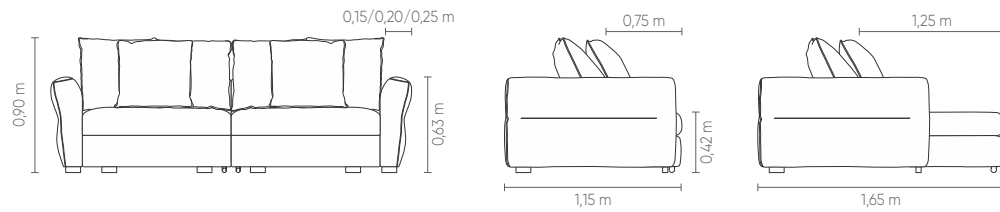

SÃO PAULO

TB1 (D/E)	ASS	ENC
0,70 m	1	2
0,80 m	1	2
0,90 m	1	2
1,00 m	1	3
1,10 m	1	3
1,20 m	1	3

SB1	ASS	ENC
0,70 m	1	2
0,80 m	1	2
0,90 m	1	2
1,00 m	1	3
1,10 m	1	3
1,20 m	1	3

CH 1B (D/E)	ASS	ENC
0,70 x 1,65 m	1	2
0,80 x 1,65 m	1	2
0,90 x 1,65 m	1	2
1,00 x 1,65 m	1	3
1,10 x 1,65 m	1	3
1,20 x 1,65 m	1	3

CTO	ASS	ENC
1,15 x 1,15 m	1	3

SBBI (D/E)	ASS	ENC
1,20 m	1	2
1,30 m	1	2
1,40 m	1	2
1,50 m	1	3
1,60 m	1	3
1,70 m	1	3

PUFF
0,70 x 1,15 m
0,80 x 1,15 m
0,90 x 1,15 m
1,00 x 1,15 m

PUFF CTO
1,15 x 1,15 m

Conforto Cozy®.
Assento retrátil com abertura de 50cm, almofada de assento e braços fixos com costura em pesponto simples e fole. Almofada com opção de escolha de almofada encosto com costura em pesponto simples e fole ou decorativa 60x60cm com costura em pesponto simples e fole. Encosto reclinável com costura em pesponto simples e fole. Pés em polipropileno injetado na cor preta. Opção de CTO com ou sem catraca de encosto.

Cozy® Comfort. Retractable seating with 50cm opening. Reclining backrest. Available option with backrest cushion, or 60x60cm decorative cushions. Black injected polypropylene feet. Option of corner with or without backrest recliner mechanism.

Conforto Cozy®, Asiento retráctil con apertura de 50cm. Respaldo reclinable. Disponible opción de cojines de respaldo o cojines decorativos 60x60cm. Patas de polipropileno inyectado color negro. Opción de canto con o sin mecanismo de respaldo reclinable.

sentido do tecido das modulações

Medidas podem apresentar leves variações. Nos reservamos o direito de efetuar alterações sem consulta prévia.

Century

COZY®
by Century