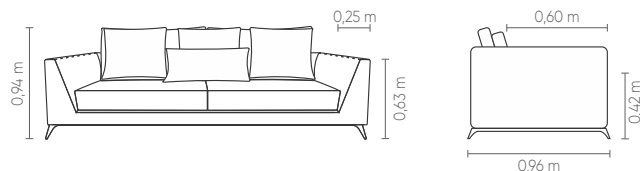

CHATEAU ^{NEW}

2B2	ASS	DEC	ENC	LOMB
1,96m	2	3	2	1
2,16m	2	3	2	1
2,36m	2	3	2	1
2,56m	2	3	2	1
2,76m	2	3	2	1
2,96m	2	3	2	1
3,16m	2	3	2	1

1B+1B	ASS	DEC	ENC	LOMB
0,98 + 0,98m	2	4	2	1
1,08 + 1,08m	2	4	2	1
1,18 + 1,18m	2	4	2	1
1,28 + 1,28m	2	4	2	1
1,38 + 1,38m	2	4	2	1
1,48 + 1,48m	2	4	2	1
1,58 + 1,58m	2	4	2	1

1B1(D/E)	ASS	DEC	ENC	LOMB
0,98m	1	2	1	1
1,08m	1	2	1	1
1,18m	1	2	1	1
1,28m	1	2	1	1
1,38m	1	2	1	1
1,48m	1	2	1	1
1,58m	1	2	1	1

1B2(D/E)	ASS	DEC	ENC	LOMB
1,61m	2	3	2	1
1,71m	2	3	2	1
1,81m	2	3	2	1
1,91m	2	3	2	1
2,01m	2	3	2	1
2,11m	2	3	2	1
2,21m	2	3	2	1
2,31m	2	3	2	1

SB 1	ASS	DEC	ENC	LOMB
0,73m	1	2	1	1
0,83m	1	2	1	1
0,93m	1	2	1	1
1,03m	1	2	1	1
1,13m	1	2	1	1
1,23m	1	2	1	1
1,33m	1	2	1	1

SB 2	ASS	DEC	ENC	LOMB
2,06m	2	3	2	1
2,26m	2	3	2	1
2,46m	2	3	2	1
2,66m	2	3	2	1
2,86m	2	3	2	1

SB+PUFF BI	ASS	DEC	ENC	LOMB
0,73 + 0,73 m	2	2	1	1
0,83 + 0,83 m	2	2	1	1
0,93 + 0,93 m	2	2	1	1
1,03 + 1,03 m	2	2	1	1
1,13 + 1,13 m	2	2	1	1
1,23 + 1,23 m	2	2	1	1
1,33 + 1,33 m	2	2	1	1

CTO	ASS	DEC	ENC
0,96 x 0,96 m	1	1	2

Conforto EasyFit®.

Almofada de assento fixa com costura em pesponto simples e debrum composto. Almofada de encosto solta com opções aberta (menor que a largura do assento) ou fechada (mesma largura do assento), ambas acompanham decorativa de 60x55cm e lombar de 80x40cm. Braço e encosto fixos com costura em pesponto simples. Base em aço carbono nos acabamentos pintura MTX ou metalizada.

EasyFit® Comfort. Fixed seat. Loose backrest cushion, 55x60cm decorative cushions and 40x80cm lumbar cushions. Available carbon steel bases in microtextured electrostatic or metallic painting.

sentido do tecido
das modulações

Medidas podem apresentar leves variações. Nos reservamos o direito de efetuar alterações sem consulta prévia.

Confort EasyFit®. Asiento fijo. Cojín de respaldo suelto, cojines decorativos 55x60cm y decorativo lumbar 40x80cm. Bases disponibles en acero al carbono con acabado de pintura electroestática microtexturizada o metalizada.