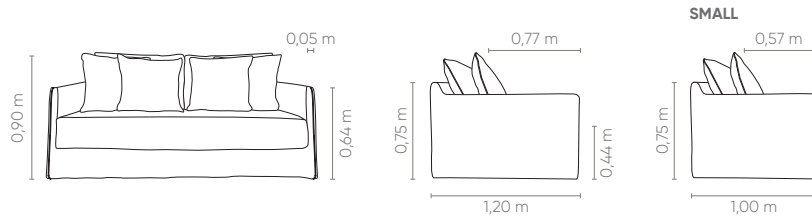

PITESTI

CEV (D/E)	AST	ENC	DEC
1,20 x 1,70 m	1	2	4
1,20 x 1,90 m	1	2	4
1,20 x 2,10 m	1	2	4
1,20 x 2,30 m	1	3	5
1,20 x 2,50 m	1	3	5
1,20 x 2,70 m	1	3	5

CEV small (D/E)	AST	ENC	DEC
1,00 x 1,70 m	1	2	4
1,00 x 1,90 m	1	2	4
1,00 x 2,10 m	1	2	4
1,00 x 2,30 m	1	3	5
1,00 x 2,50 m	1	3	5
1,00 x 2,70 m	1	3	5

POL	AST	ENC	DEC
1,20 x 1,20 m	1	1	2

POL small	AST	ENC	DEC
1,00 x 1,00 m	1	1	2

PUFF
0,80 x 0,40 m
0,90 x 0,40 m
1,00 x 0,40 m
1,10 x 0,40 m
1,20 x 0,40 m

PUFF
0,80 x 0,60 m
0,90 x 0,60 m
1,00 x 0,60 m
1,10 x 0,60 m
1,20 x 0,60 m

PUFF BI
0,80 x 1,20 m
0,90 x 1,20 m
1,00 x 1,20 m
1,10 x 1,20 m
1,20 x 1,20 m

PUFF BI small
0,80 x 1,00 m
0,90 x 1,00 m
1,00 x 1,00 m
1,10 x 1,00 m
1,20 x 1,00 m

PUFF MEIO
0,80 x 1,20 m
0,90 x 1,20 m
1,00 x 1,20 m
1,10 x 1,20 m
1,20 x 1,20 m

PUFF MEIO small
0,80 x 1,00 m
0,90 x 1,00 m
1,00 x 1,00 m
1,10 x 1,00 m
1,20 x 1,00 m

Conforto Cozy®.

Assento, encosto e braços fixo, encobertos com capa costurada em debrum composê. Almofada de assento solta, sem detalhe de costura. Almofada de encosto solta, com costura em debrum composê. Almofada decorativa 55x55cm solta, com costura em debrum composê. Pés em polipropileno injetado na cor preta.

Cozy® comfort. Fixed covered seat, backrest and arms. Loose seat cushion. Loose back cushion. Loosw decorative pillow 55x55cm. Feet in black injected polypropylene.

Confort Cozy®. Asiento, respaldo y brazos fijos, cubiertos con funda. Cojín de asiento solto. Cojín trasero solto. Cojín decorativo 55x55cm solto. Pies en polipropileno inyectado en color negro.

sentido do tecido das modulações

Medidas podem apresentar leves variações. Nos reservamos o direito de efetuar alterações sem consulta prévia.

Century

COZY
by Century