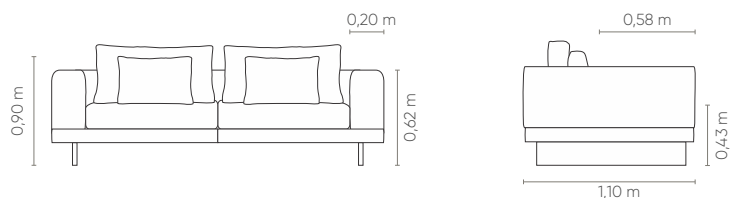

BANAT

SB 2	ASS	ENC	DEC	ROL
1,40 m	2	2	2	2
1,60 m	2	2	2	2
1,80 m	2	2	2	2
2,00 m	2	2	2	2
2,20 m	2	2	2	2
2,40 m	2	2	2	2

SB 1 AP (D/E)	ASS	ENC	DEC	ROL
1,05 m	1	1	1	1
1,15 m	1	1	1	1
1,25 m	1	1	1	1
1,35 m	1	1	1	1
1,45 m	1	1	1	1
1,55 m	1	1	1	1

SB 1 AP (D/E)	ASS	ENC	DEC	ROL
1,75 m	1	2	2	2
1,95 m	1	2	2	2
2,15 m	1	2	2	2
2,35 m	1	2	2	2
2,55 m	1	2	2	2
2,75 m	1	2	2	2

SB BI (D/E)	ASS	ENC	DEC	ROL
1,20 m	1	1	1	1
1,30 m	1	1	1	1
1,40 m	1	1	1	1
1,50 m	1	1	1	1
1,60 m	1	1	1	1
1,70 m	1	1	1	1

PUFF
0,70 x 0,50 m
0,80 x 0,50 m
0,90 x 0,50 m
1,00 x 0,50 m
1,10 x 0,50 m
1,20 x 0,50 m
1,10 x 1,10 m

PUFF BI
0,70 x 1,10 m
0,80 x 1,10 m
0,90 x 1,10 m
1,00 x 1,10 m
1,10 x 1,10 m
1,20 x 1,10 m

Conforto EasyFit®.

Assento, encosto e braços fixos sem detalhe de costura. Almofada de assento fixa com costura em pesponto simples. Almofada de encosto e almofada rolinho Ø10cm soltas sem detalhe de costura nas opções aberta e fechada. Almofada decorativa 50x50 cm solta sem detalhe de costura. Pés em madeira disponíveis nos acabamentos laminado, pintura laca e pintura verniz. Aparador em aço carbono disponível nos acabamentos laminado, pintura MTX e pintura metalizada.

Medidas podem apresentar leves variações. Nos reservamos o direito de efetuar alterações sem consulta prévia.

EasyFit® Comfort. Seat, backrest and fixed arms. Fixed seat cushion. Back pillow, decorative pillow and Ø10cm roll pillow loose. Wooden feet, available in Natural Laminated, Lacquer Painting and Varnish Painting finishes. Sideboard in Carbon Steel, available in finishes: Natural Laminated, MTX Paint and Metallic Paint.

Confort EasyFit®. Asiento, respaldo y brazos fijos. Cojín de asiento fijo. Almohada de respaldo, almohada decorativa y almohada enrollable de Ø10cm sueltas. Patas de madera, disponibles en acabados Laminado Natural, Pintura Laca y Pintura Barniz. Aparador en Acero Carbono, disponible en los acabados: Laminado Natural, Pintura MTX y Pintura Metalizada.